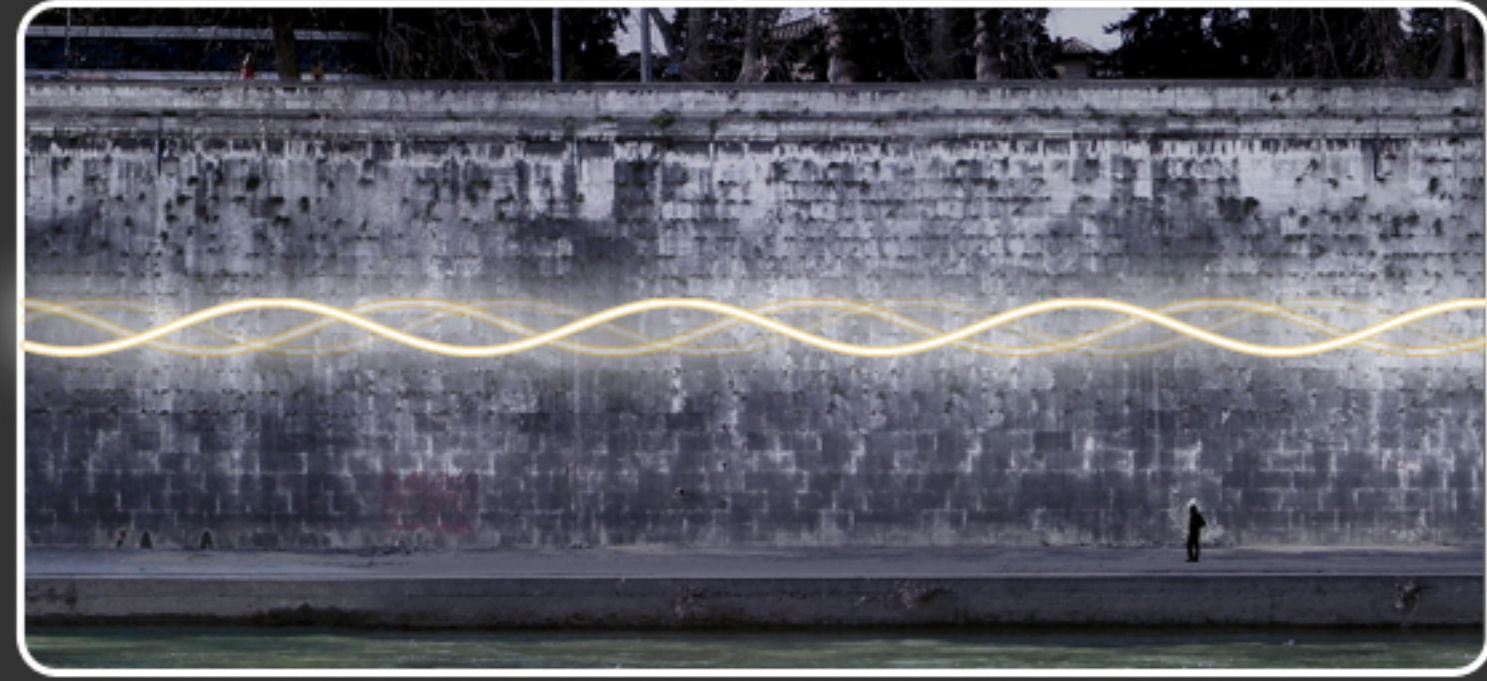

# TEVERETERNO

Twelve proposals for the Tiber by Kristin Jones

## AQUEUS

*Materials: Neon*

*Dimensions: 1640' L (500 m L)*

Three undulating, 500 meter long lines of white neon will run the full length of the Piazza Tevere's right embankment. Pulsating high along the travertine wall, the three different profiles will create a simulation of the kinetic river surface.

Visible day and night, the fluid lines will mime the Tiber's movement below. During the daylight hours, the work will quietly mirror the river's path, augmenting its silent passage. In the darkness, the bright light will reflect onto the water's surface, illuminating and merging with the current.

*Aqueus* will dramatize the Tiber's motion and beauty, drawing the public's attention to the river and awakening the potential of this extraordinary site.