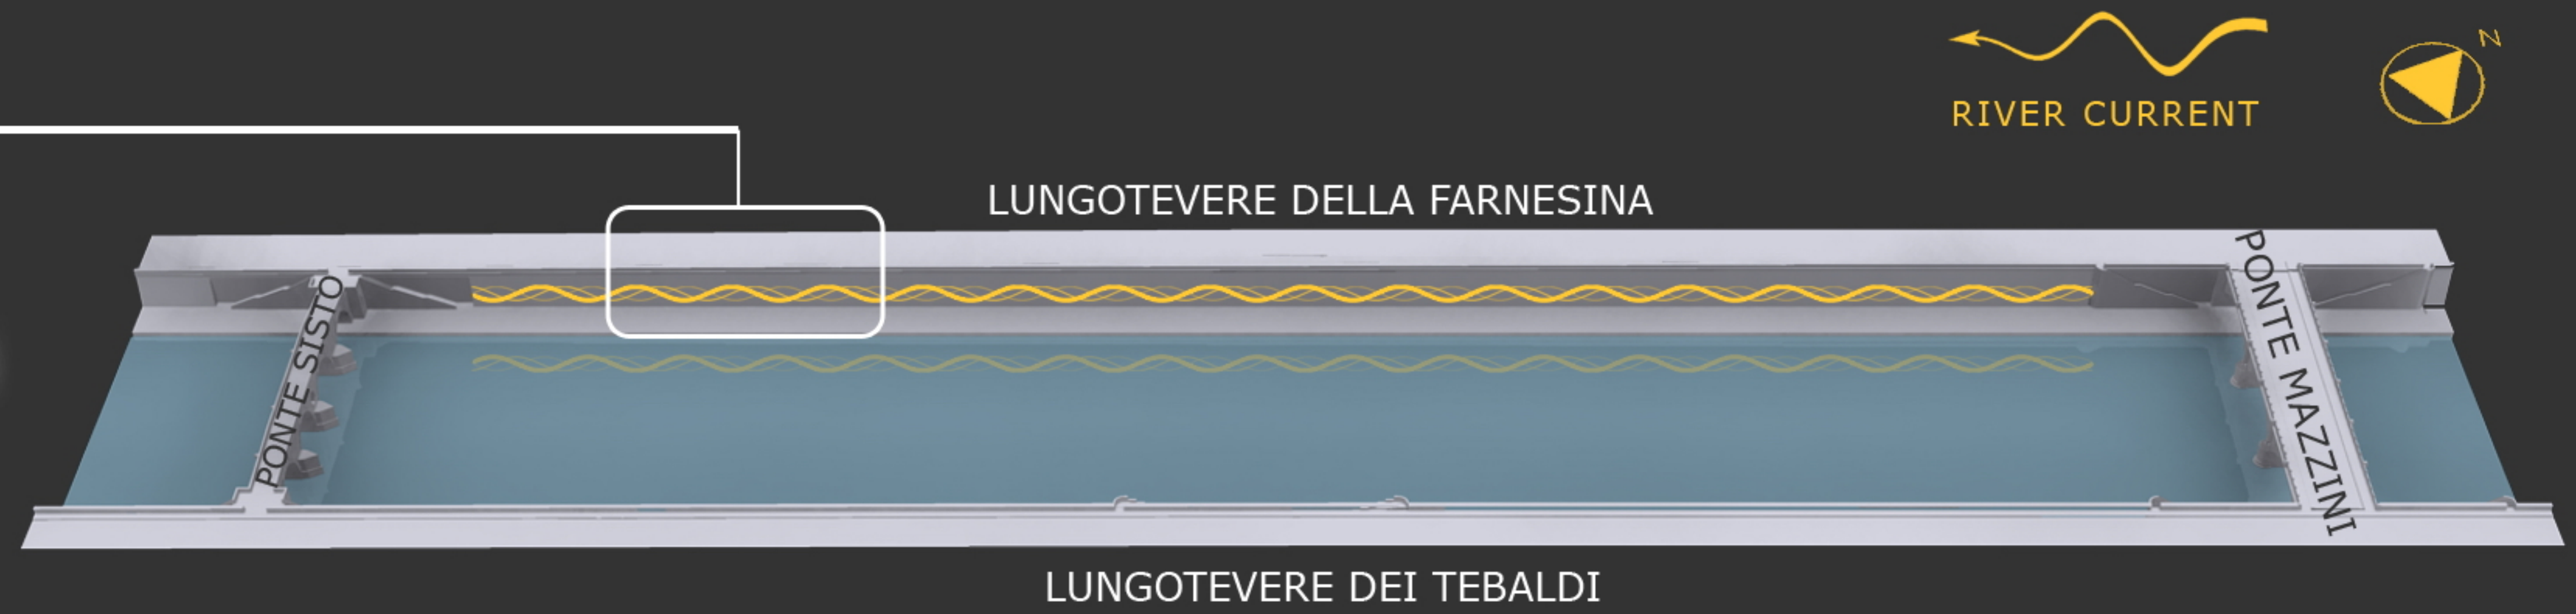

# TEVERETERNO

Twelve proposals for the Tiber by Kristin Jones

## AQUEUS

*Materials: Neon*

*Dimensions: 1640' L (500 m L)*

Three undulating, 500 meter long lines of white neon will run the full length of the Piazza Tevere's right embankment. Pulsating high along the travertine wall, the three different profiles will create a simulation of the kinetic river surface.

Visible day and night, the fluid lines will mime the Tiber's movement below. During the daylight hours, the work will quietly mirror the river's path, augmenting its silent passage. In the darkness, the bright light will reflect onto the water's surface, illuminating and merging with the current.

*Aqueus* will dramatize the Tiber's motion and beauty, drawing the public's attention to the river and awakening the potential of this extraordinary site.