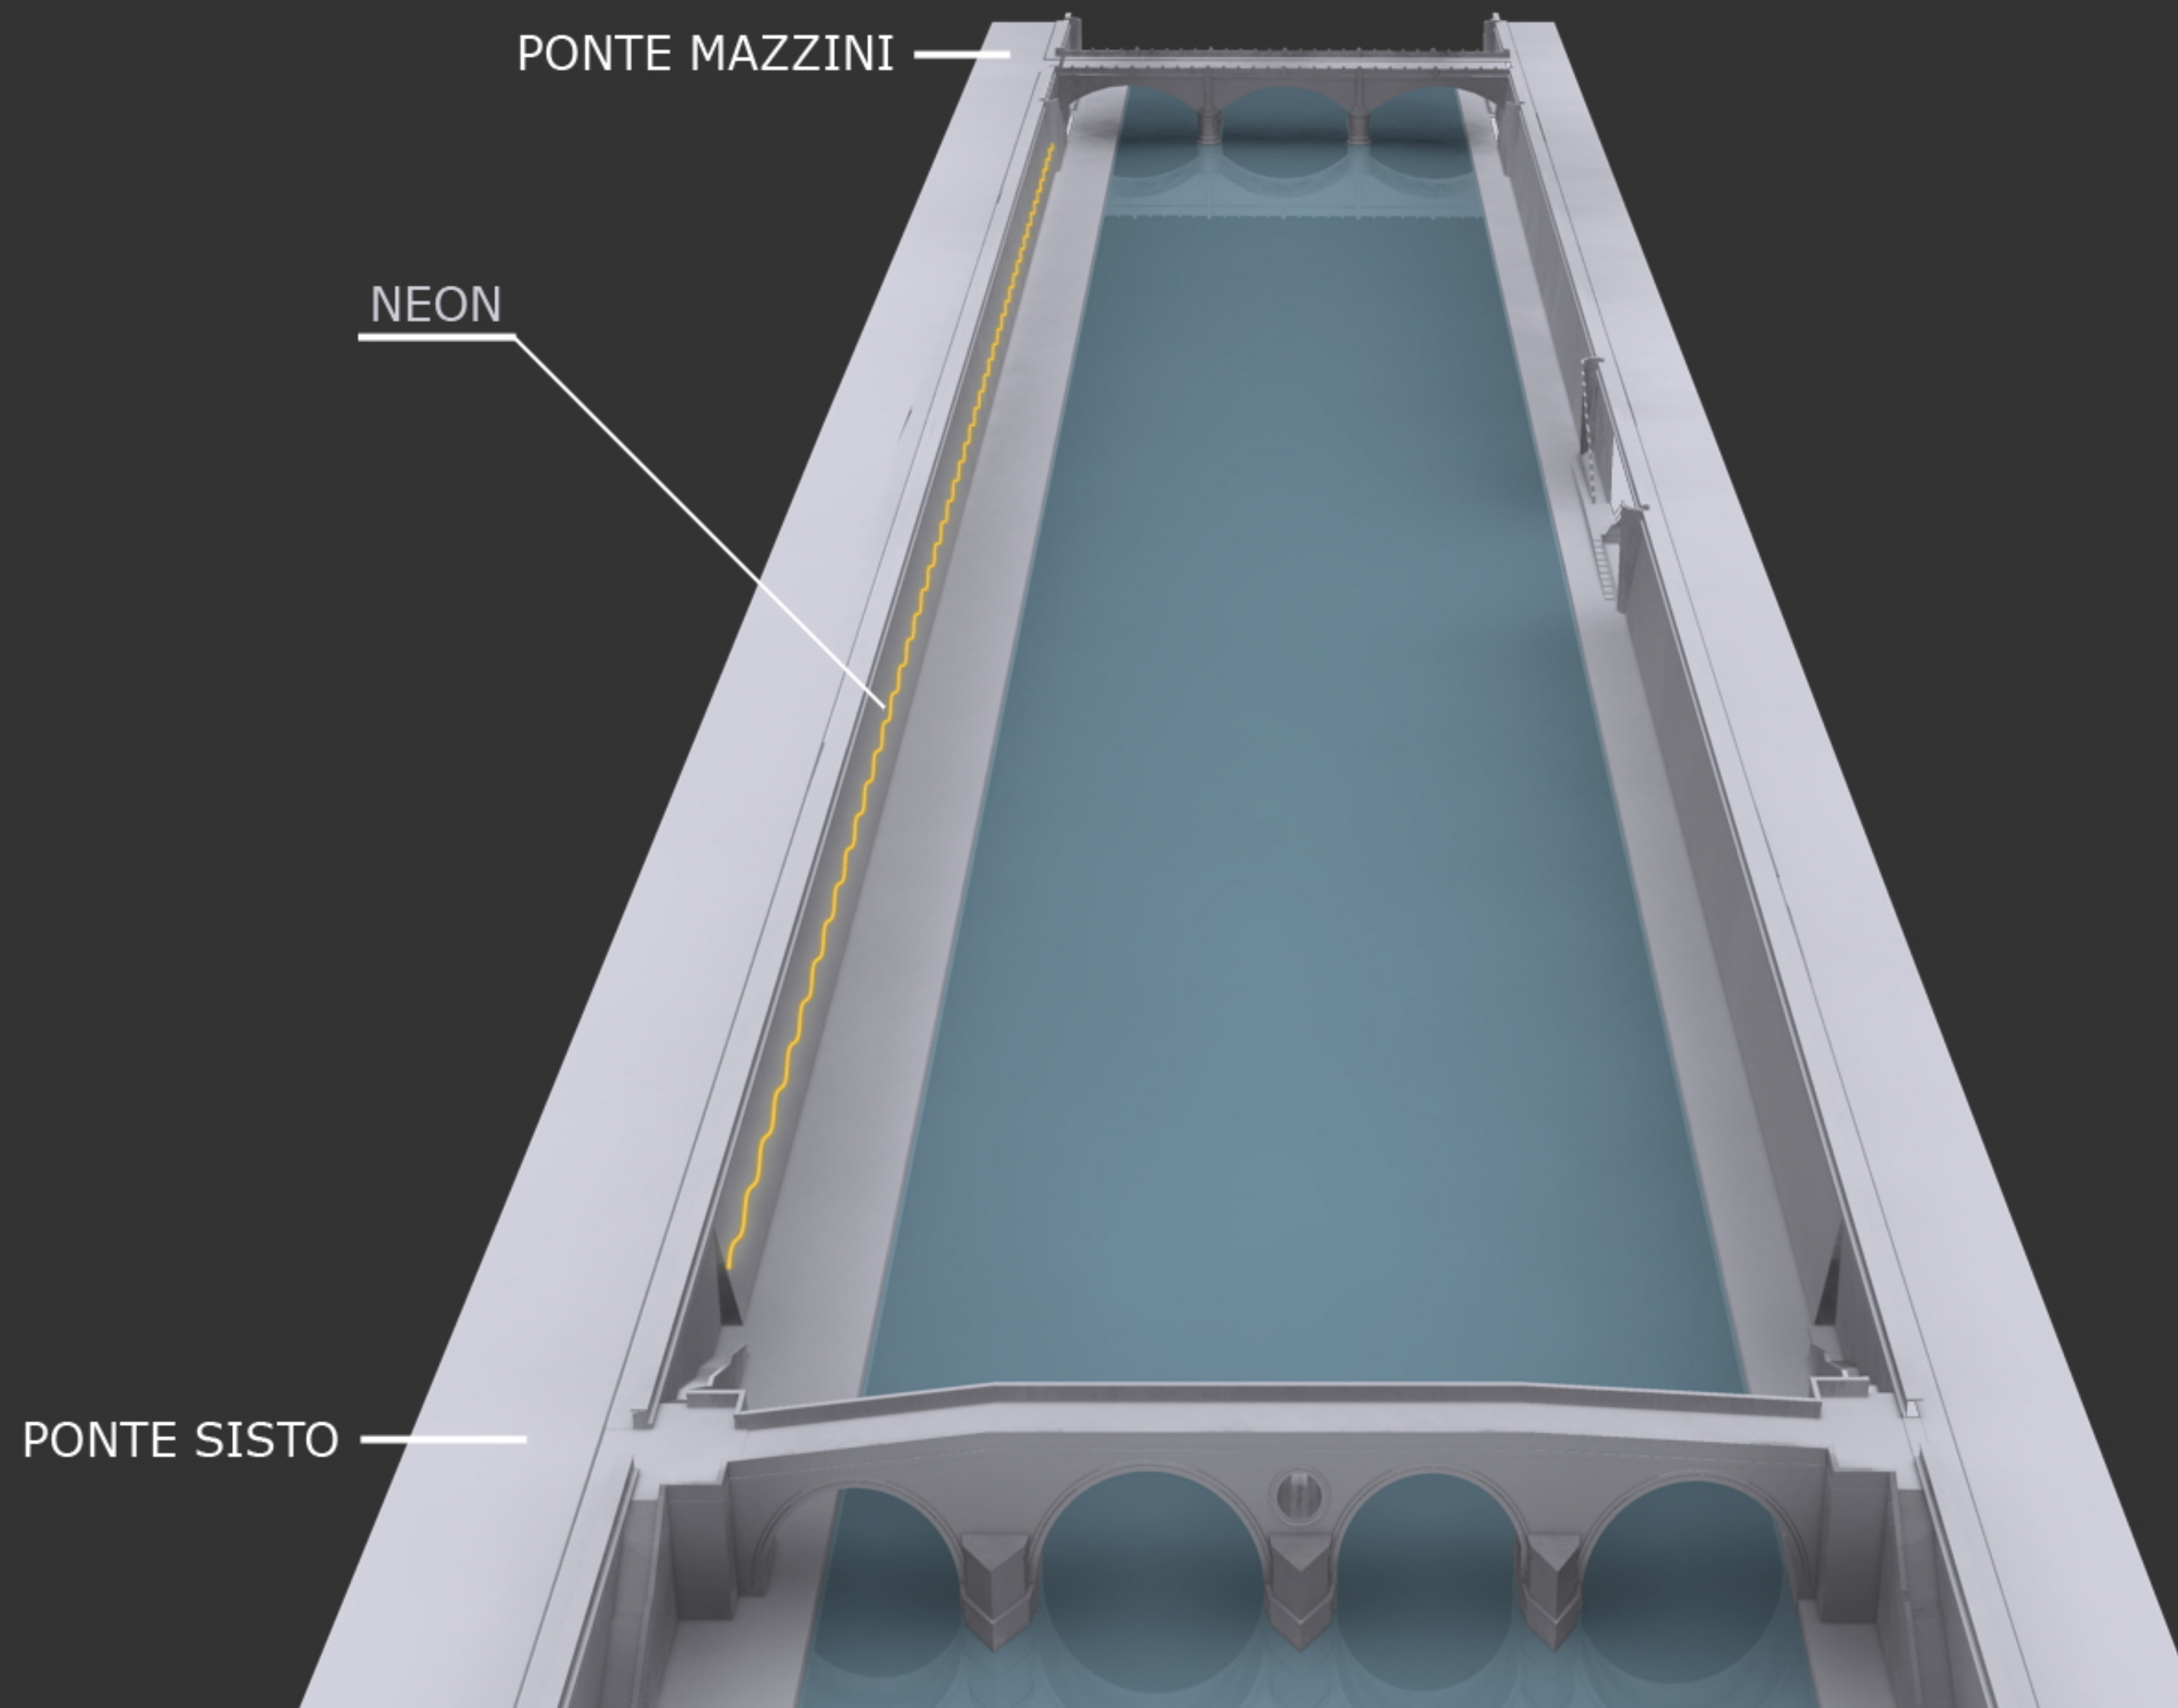

# TEVERETERNO

Twelve proposals for the Tiber by Kristin Jones

## AQUEUS

*Materials: Neon*

*Dimensions: 1640' L (500 m L)*

Three undulating, 500 meter long lines of white neon will run the full length of the Piazza Tevere's right embankment. Pulsating high along the travertine wall, the three different profiles will create a simulation of the kinetic river surface.

Visible day and night, the fluid lines will mime the Tiber's movement below. During the daylight hours, the work will quietly mirror the river's path, augmenting its silent passage. In the darkness, the bright light will reflect onto the water's surface, illuminating and merging with the current.

*Aqueus* will dramatize the Tiber's motion and beauty, drawing the public's attention to the river and awakening the potential of this extraordinary site.