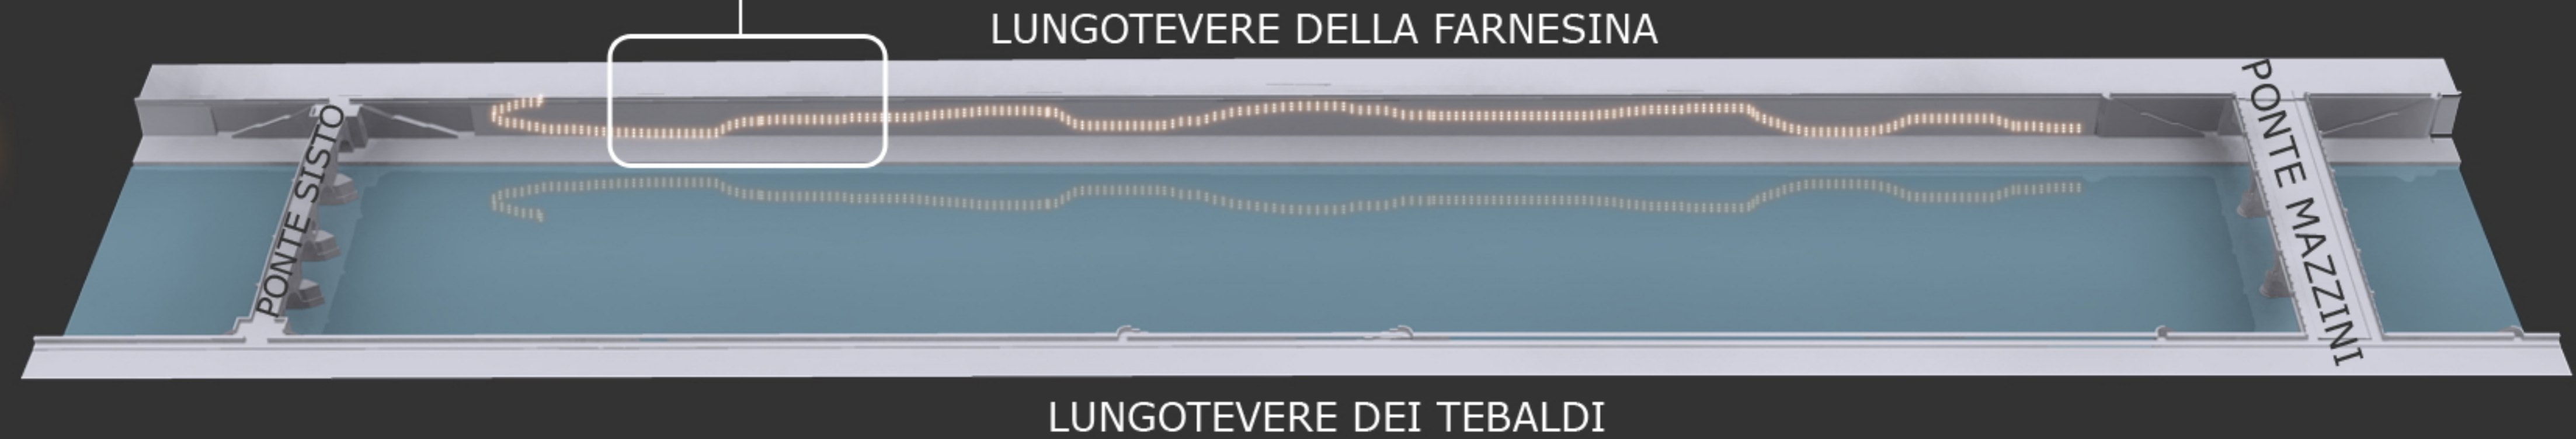

TEVERETERNO

Twelve proposals for the Tiber by Kristin Jones

INFIAMMA

Materials: Fiaccole (Candles), Hardware
Dimensions: 43' L x 1239' L (13m H x 530m L)

In the tradition of the many grand scale Celebrations of Light around the world and throughout history, *Infiamma* will be a drawing created by hundreds of flames along the entire length of the right bank of the Piazza Tevere.

Mapping the serpentine contour of the Tiber River along its course from its source to the sea, the fiaccole will be suspended in a cascade of lights along the length of the travertine embankment wall. Burning throughout the course of the evening from dusk until dawn, the flames will multiply, reflecting onto the river and drawing the Tiber's silhouette on the dark water.

This fiery one night event is conceived as an annual ritual for the Winter Solstice – the darkest night of the year, or as part of a larger program to draw the public to the site.