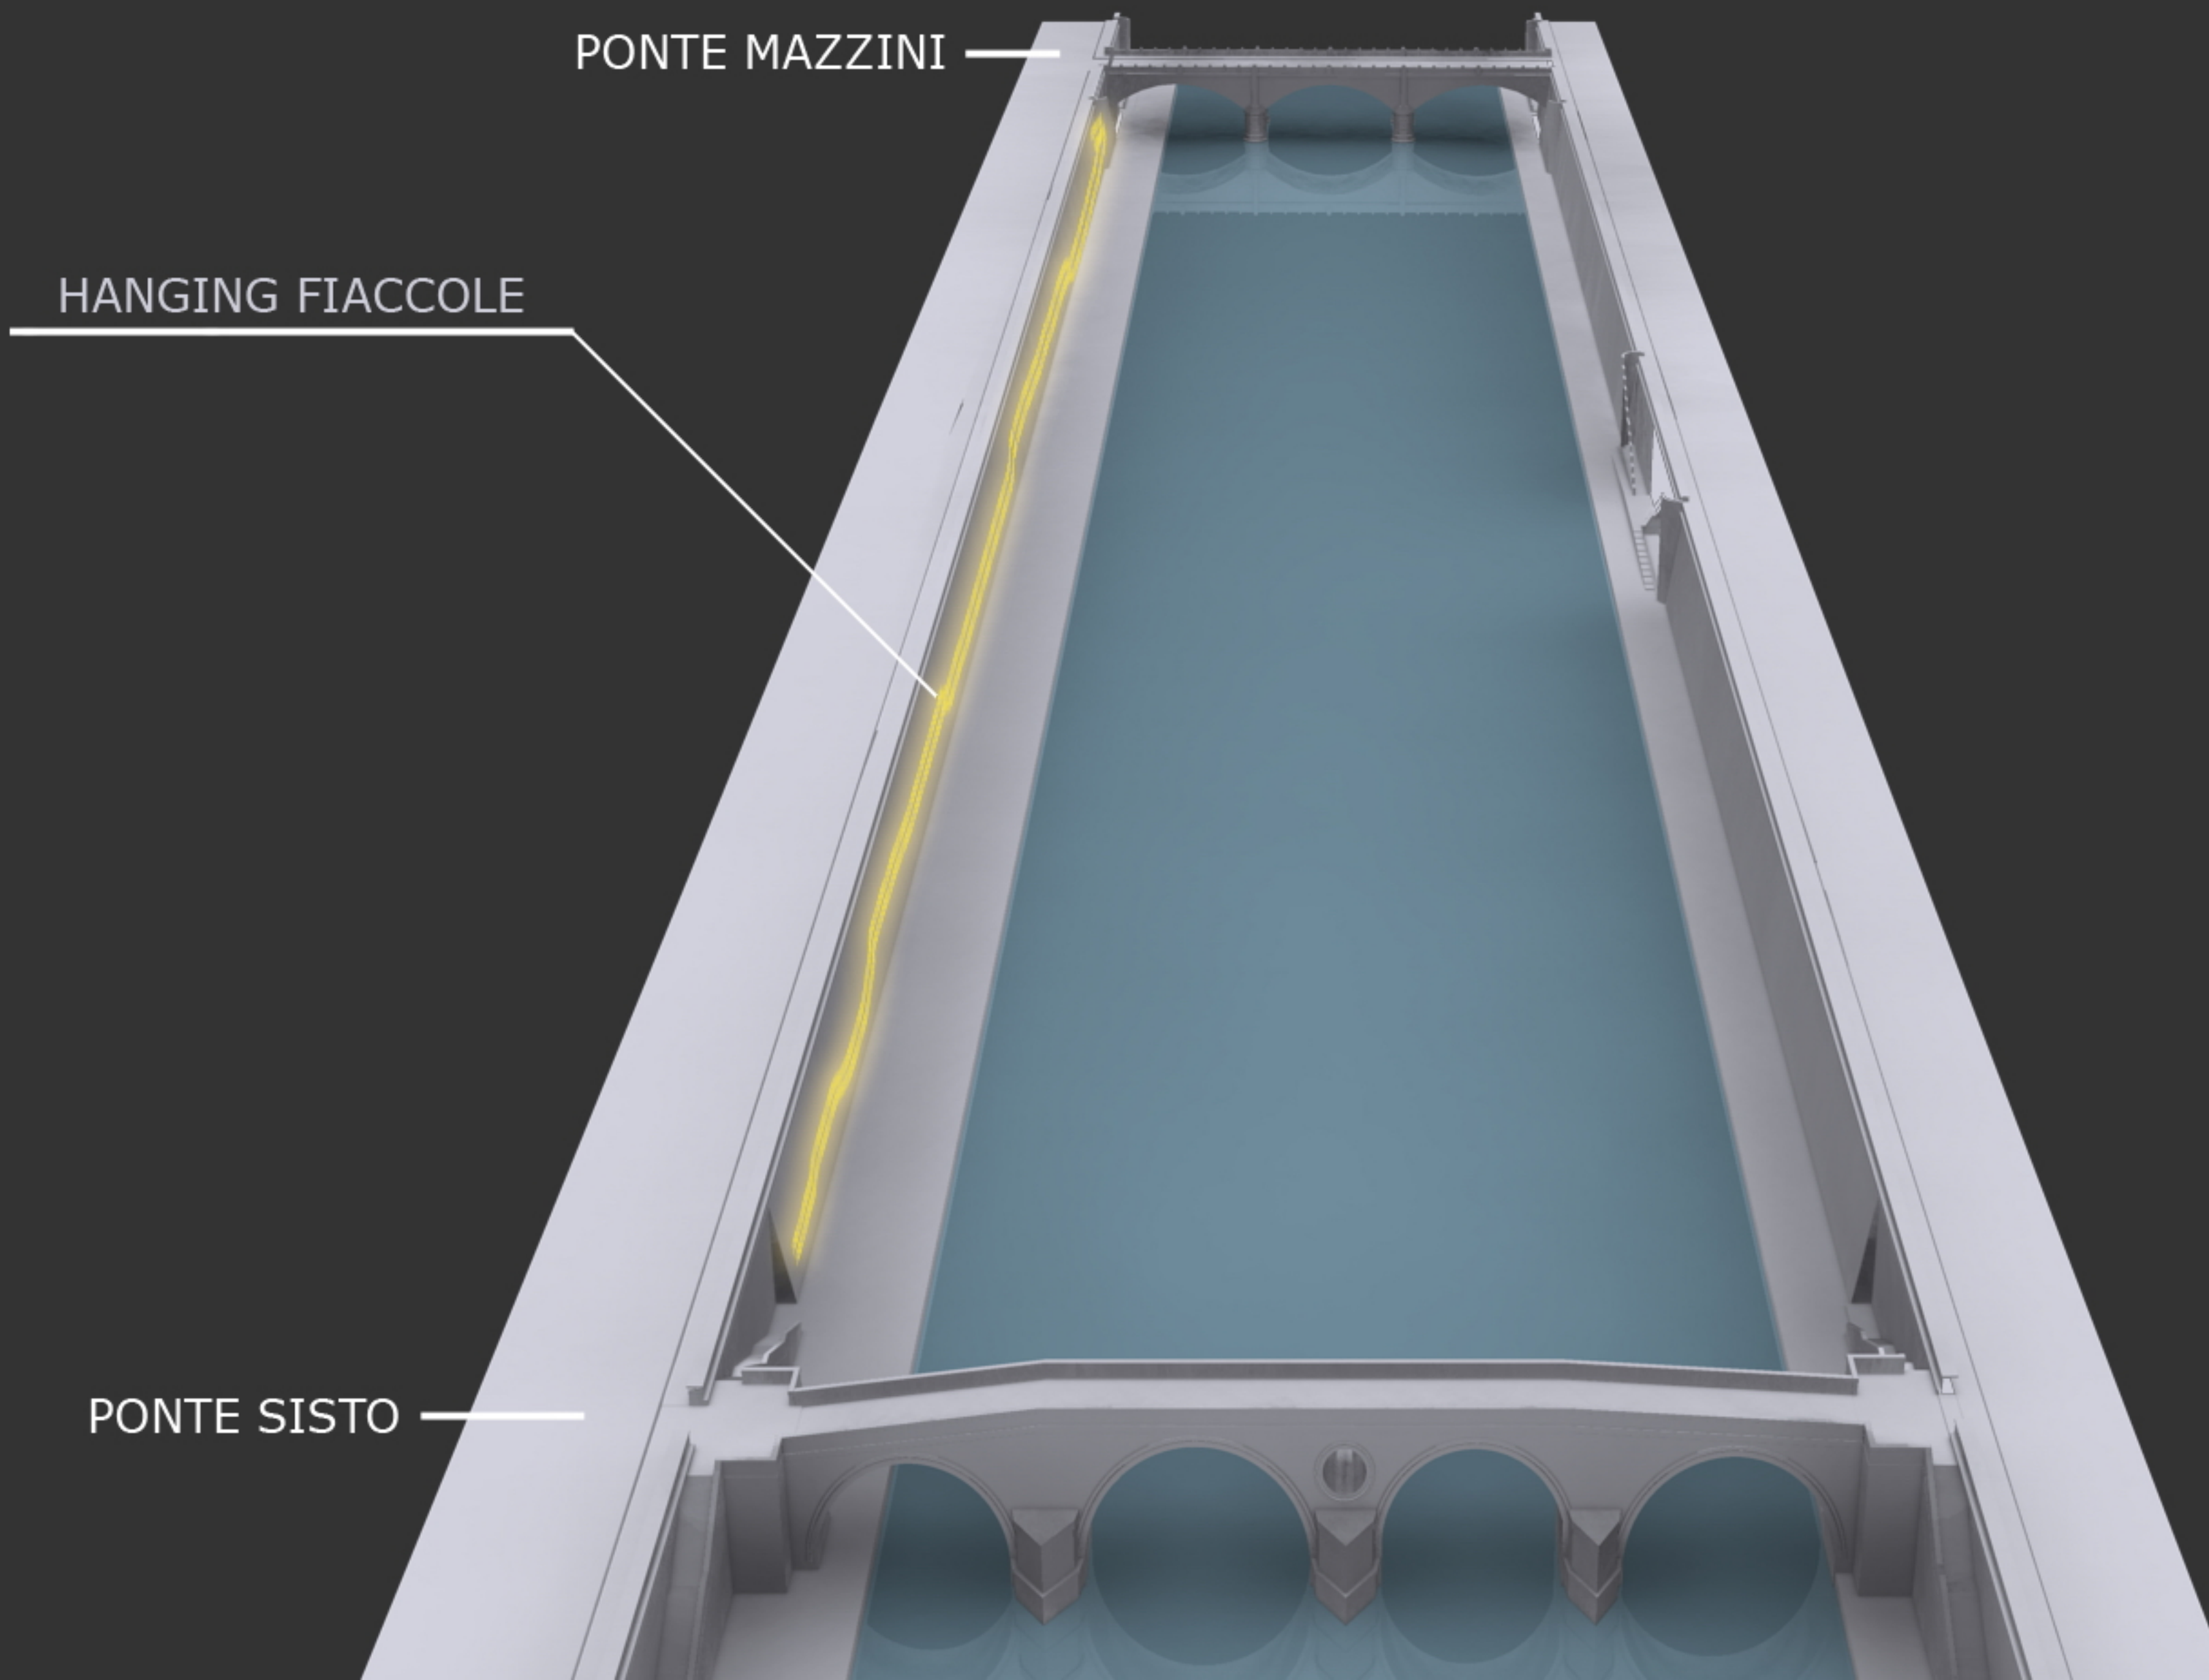

TEVERETERNO

Twelve proposals for the Tiber by Kristin Jones

INFIAMMA

Materials: Fiaccole (Candles), Hardware
Dimensions: 43' L x 1239' L (13m H x 530m L)

In the tradition of the many grand scale Celebrations of Light around the world and throughout history, *Infiamma* will be a drawing created by hundreds of flames along the entire length of the right bank of the Piazza Tevere.

Mapping the serpentine contour of the Tiber River along its course from its source to the sea, the fiaccole will be suspended in a cascade of lights along the length of the travertine embankment wall. Burning throughout the course of the evening from dusk until dawn, the flames will multiply, reflecting onto the river and drawing the Tiber's silhouette on the dark water.

This fiery one night event is conceived as an annual ritual for the Winter Solstice – the darkest night of the year, or as part of a larger program to draw the public to the site.